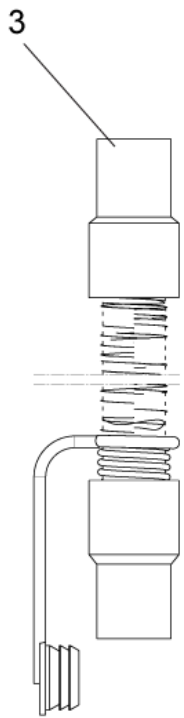

Container, GWD 350, GWD 375

GD 320, 335, 350 & 375

08-04-2011

StyMiste ID

B59315

15

Container, GWD 350, GWD 375

GD 320, 335, 350 & 375

08-04-2011

StyMiste ID

B59315

16

Pos	Vare nr.	Ant	Beskrivelse	EAN
1	140 9517 500	1	HOLDER BEHOLDER GWD 350 GWD 375	7319519640
2	140 8685 500	2	LÅS F. BEHOLDER MAXXI	7319519640
3	140 7604 500	1	AFTAPNINGSSLANGE MAXXI	7319519640
4	140 9514 500	1	BEHOLDER 75L GWD 375 MED TØMMEVENTIL	7319519640
4	140 9515 500	1	BEHOLDER 50L GWD 350	7319519640
5	140 7204 500	1	SLANGEINDGANG	7319519640
6	147 1123 500	1	CONT.75L CPL STEEL GREY	7319519660
7	107402899	1	INDGANGSSTUDS	7319519684