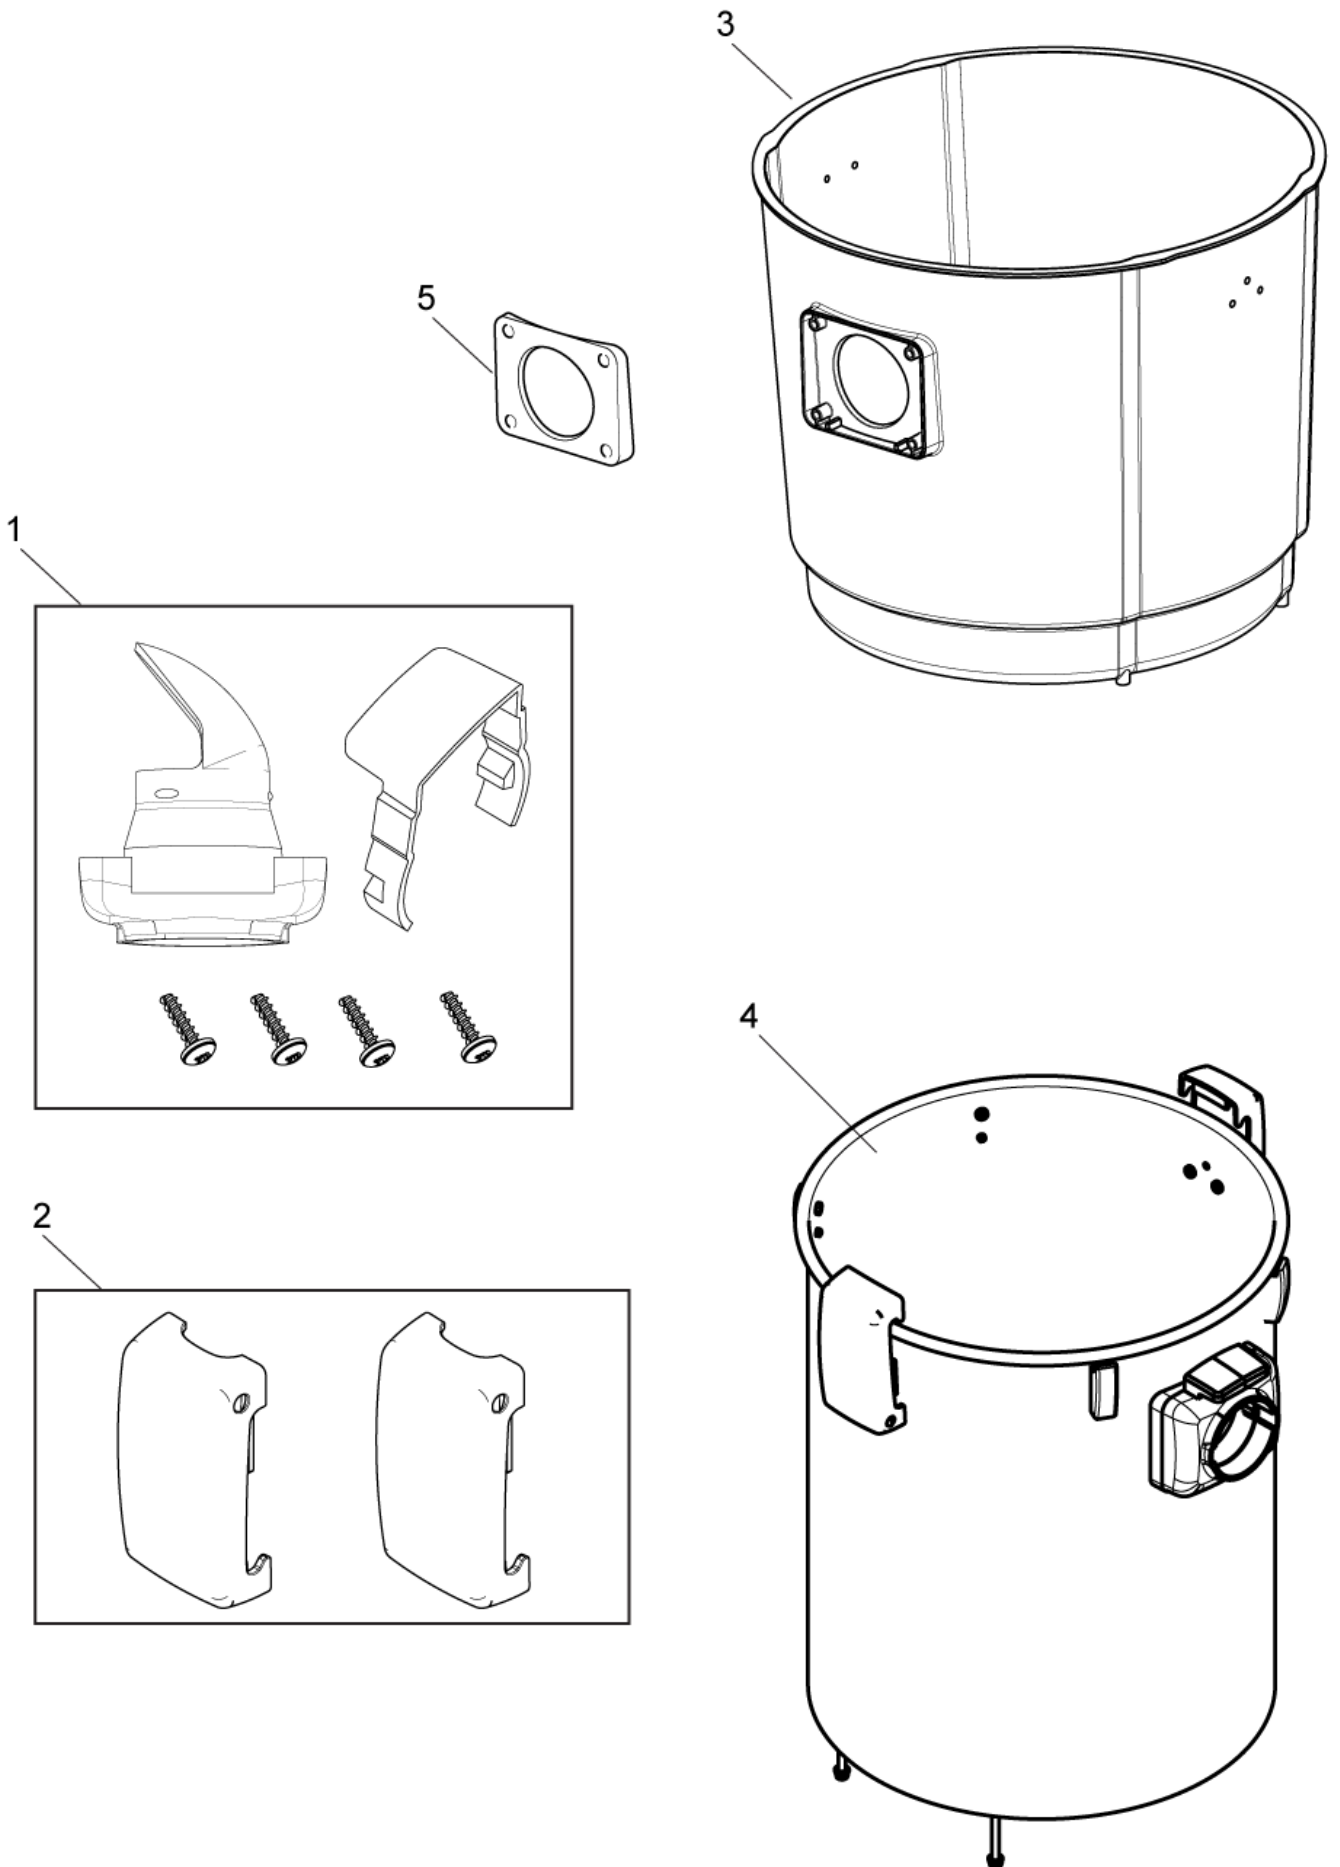

Container, GWD 320, GWD 335

GD 320, 335, 350 & 375

08-04-2011

StyMiste ID

B59313

13

Container, GWD 320, GWD 335

GD 320, 335, 350 & 375

08-04-2011

StyMiste ID

B59313

14

Pos	Vare nr.	Ant	Beskrivelse	EAN
1	140 7204 500	1	SLANGEINDGANG	7319519640
2	140 8691 500	2	HENGLER GRÅ 2 STK GD/GWD GD 320, GWD 320, GWD 335	7319519639
3	140 8660 500	1	BEHOLDER, 20 LTR.	7319519640
3	140 8672 500	1	CONTAINER 35L	7319519640
4	147 1122 500	1	CONTAINER 35L CPL STEEL D.GREY	7319519660
5	107402899	1	INDGANGSSTUDS	7319519684