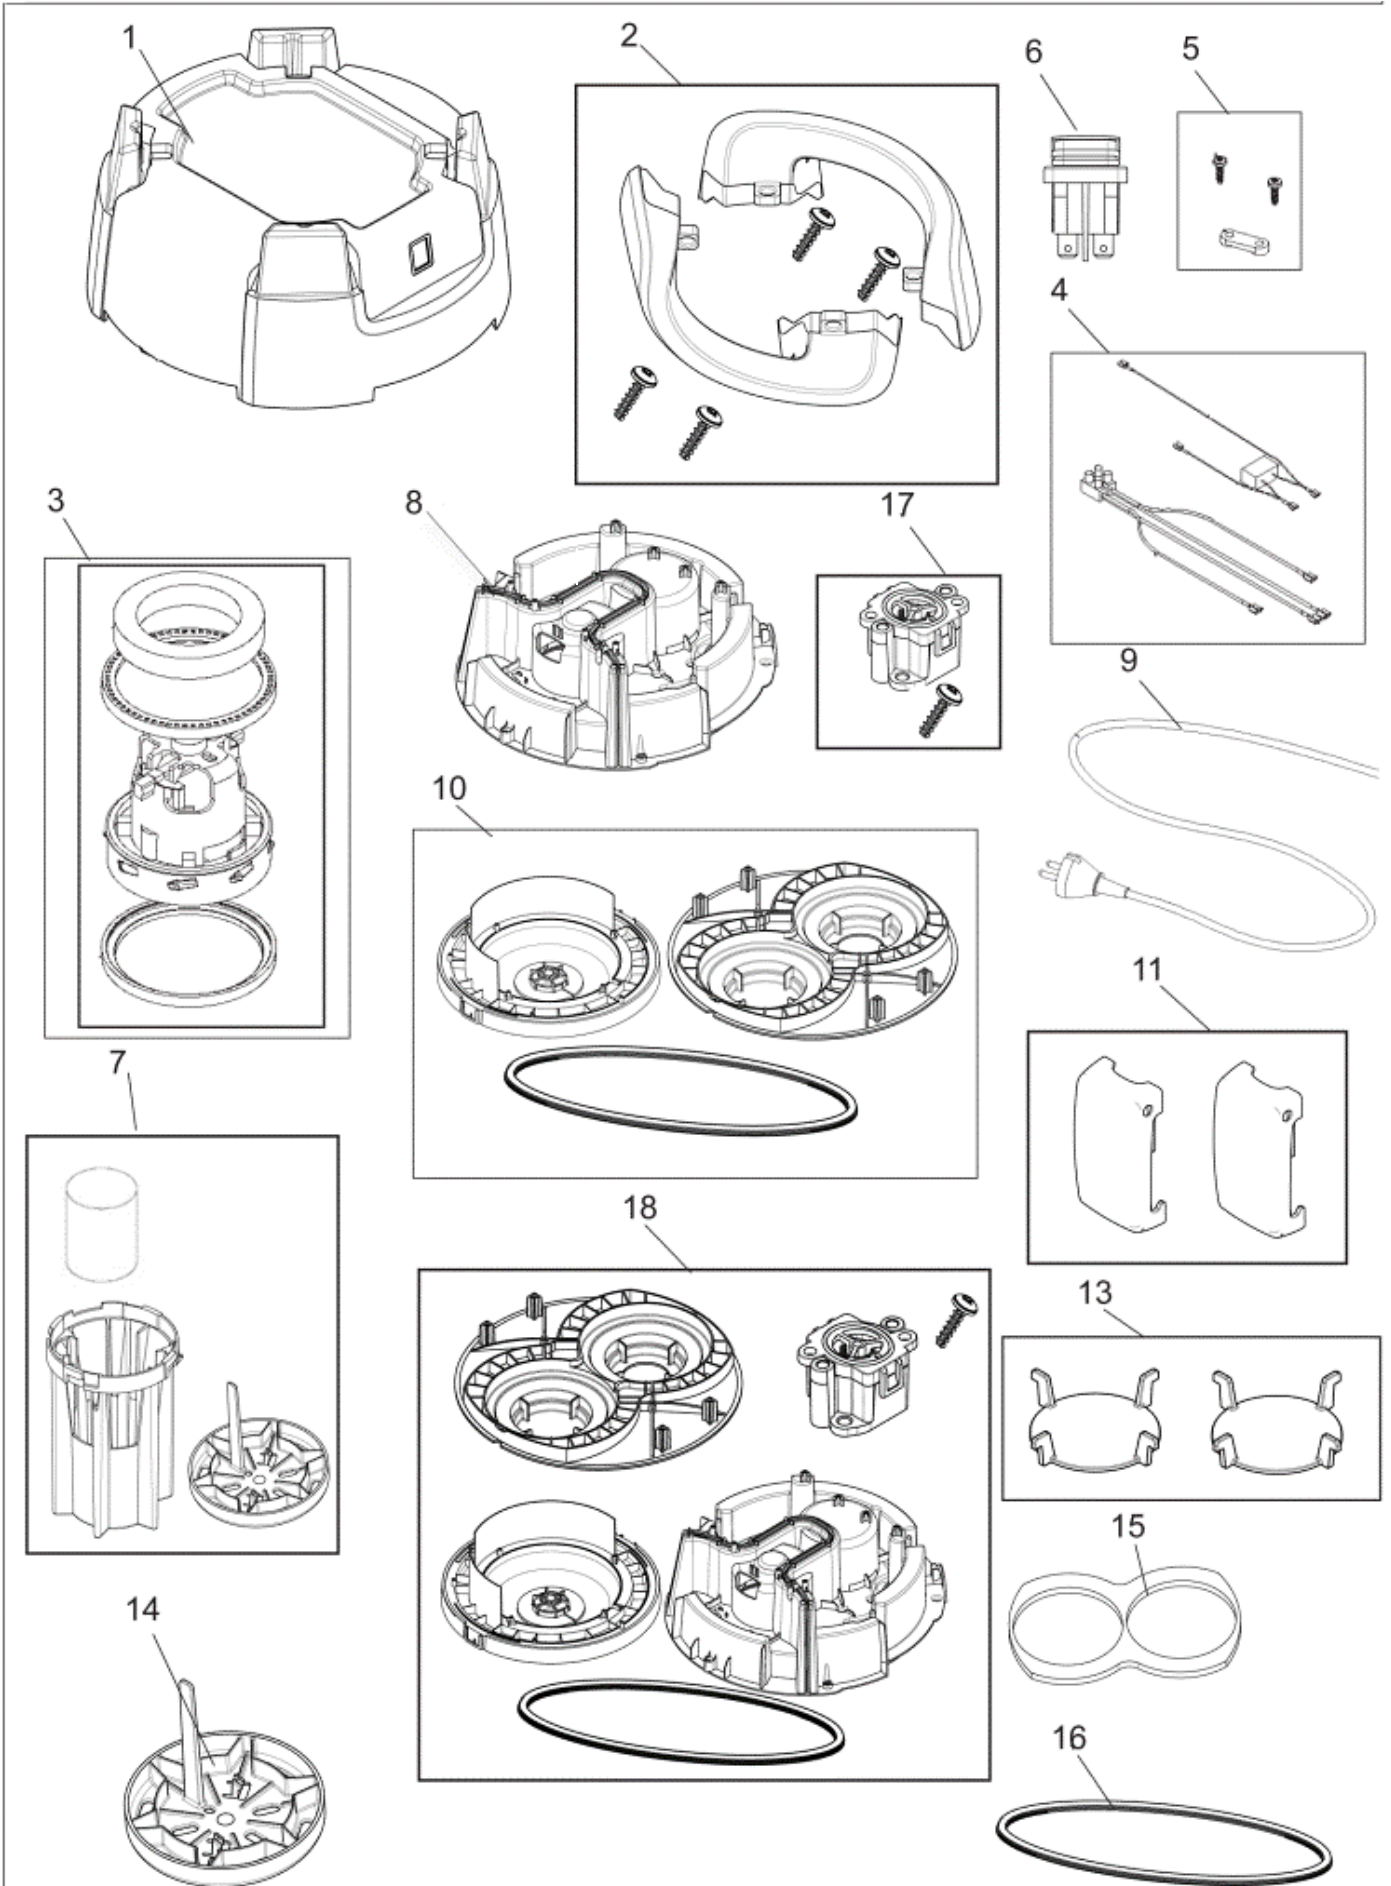

Motor top two motor, GWD 350, GWD 375

GD 320, 335, 350 & 375

08-04-2011

StyMiste ID

B59311

11

Motor top two motor, GWD 350, GWD 375

GD 320, 335, 350 & 375

08-04-2011

StyMiste ID

B59311

12

Pos	Vare nr.	Ant	Beskrivelse	EAN
-	107402147	1	LABEL KIT FOR US GWD MACHINES (US only)	7319519679
1	140 9531 500	1	DEKSEL,UTV.GWD 350/375-2	7319519640
1	140 9533 500	1	COVER OUTER GWD 350/375	7319519640
2	140 9527 500	2	HÅNDTAG	7319519640
3	140 8689 500	1	EL-MOTOR KOMPL. 220-240V	7319519639
3	140 8689 510	1	FAN UNIT BP 100-120	7319519639
4	140 7620 530	1	SUPPRESSOR EU/UK/AU/NZ GW D 350	7319519640
5	140 6560 500	1	AFLASTNING M. SKRUER MAXX	7319519640
6	140 9537 500	2	KONTAKT MAXXI WD	7319519639
7	140 8680 500	1	KURV M. FLYDER	7319519640
8	140 9523 500	1	MOTORINDDÆKNING MAXXI 7	7319519640
9	12003805	1	NETLEDN.KOMPLET GD1010 US	5715492003
9	12222501	1	KIT FOR NETLEDNING 10M EU	5715492008
9	12222503	1	KIT FOR NETLEDNING 10M UK	5715492008
9	12222506	1	KIT F.NETLEDN.10M AUS/NZ	5715492008
10	140 9508 510	1	CHASSI F. MAXXI WD 7 DUO 2-motor grey	7319519640
11	140 8691 500	2	HENGLER GRÅ 2 STK GD/GWD GD 320, GWD 320, GWD 335	7319519639
13	140 9526 500	2	BLÆSEPLADE, V MOTOR GWD 350/375	7319519640
14	147 1119 500	1	BESKYTTLSES KAPPE F.KURV	7319519660
15	140 9529 500	1	LYDFILTER	7319519660
16	140 9509 500	1	GASKET FOR GWD 350/375	7319519665
17	147 1225 510	1	VACUUM VALVE CPL. For 1000W Fan unit	7319519671
17	147 1225 520	1	VACUUM VALVE CPL. For 1350W Fan unit	7319519671
18	147 1448 510	1	CONVERSION KIT GWD 350/375 2-motor	7319519671
18	147 1448 530	1	CONVERSION KIT GWD 350/375 2-motor UL	7319519671

Since the vacuum safety valve (Part number 147 1225 520) was introduced, an old motor cover could no longer be fitted with a new chassis and vice versa. Therefore the conversion kit (Item number 18) Part number 147 1448 5x0 are introduced. The conversion kit contains all the necessary parts to rebuild the motor tops to the new design. After this modification the machine will be according to the new updated specs with safety valve and can be fitted with separately spare parts.

In other words, this modification needs only to be performed once.

Machines that are older than serial no.; 0803 067937 needs this modification to be able to fit a new part included in these kits.

Machines with serial no. larger than 0803 067937 could be fitted with each part separately.