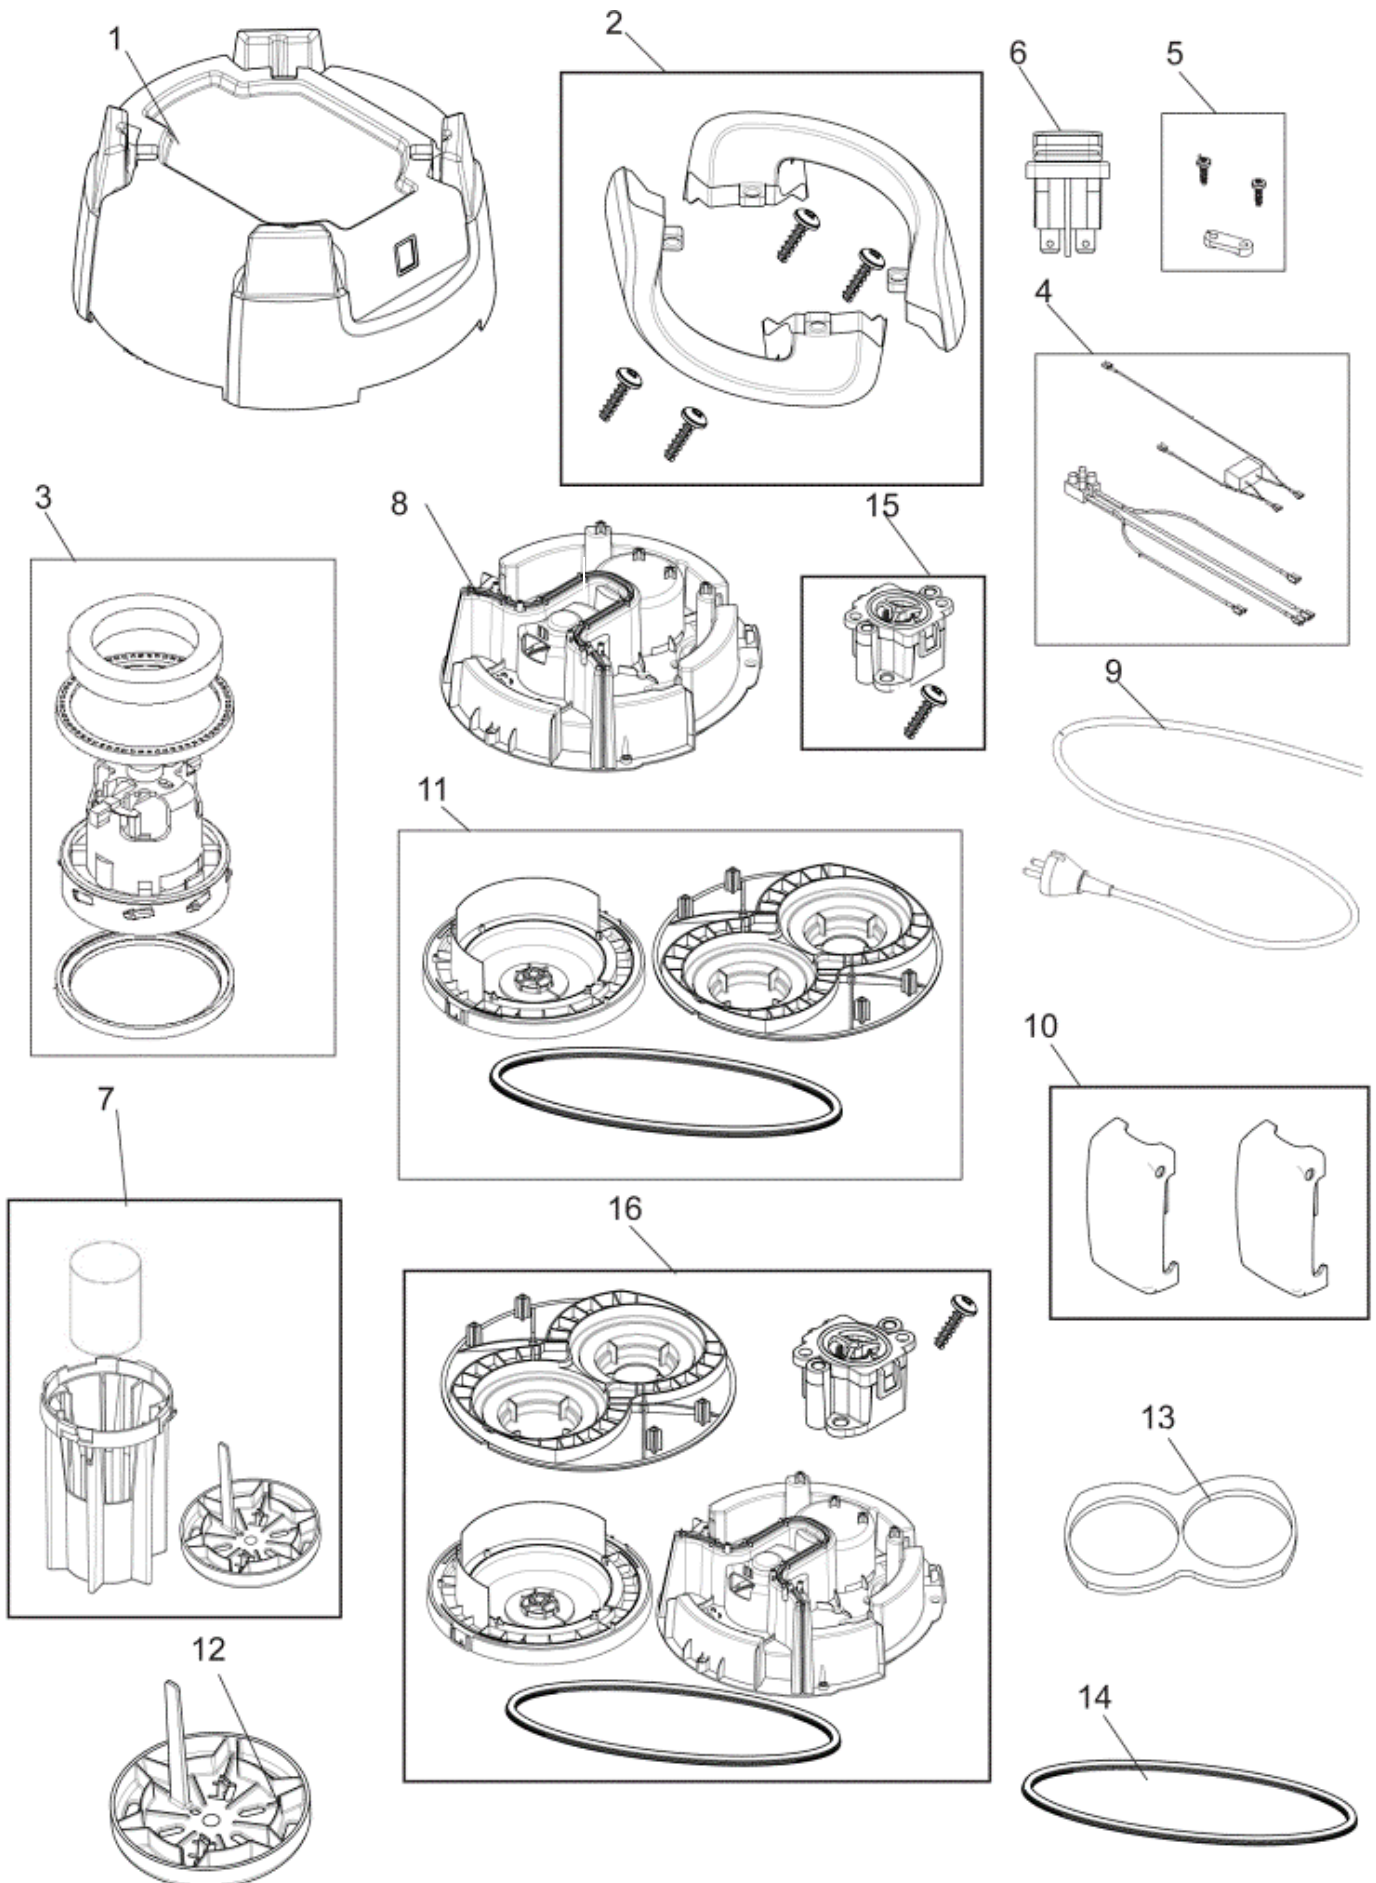

Motor top one motor, GWD 350, GWD 375

GD 320, 335, 350 & 375

08-04-2011

StyMiste ID

B5939

9

Motor top one motor, GWD 350, GWD 375

GD 320, 335, 350 & 375

08-04-2011

StyMiste ID

B5939

10

Pos	Vare nr.	Ant	Beskrivelse	EAN
1	140 9531 500	1	DEKSEL,UTV.GWD 350/375-2	7319519640
2	140 9527 500	2	HÅNDTAG	7319519640
3	140 8689 500	1	EL-MOTOR KOMPL. 220-240V	7319519639
3	140 8689 510	1	FAN UNIT BP 100-120	7319519639
4	140 7620 500	1	SUPPRESSOR EU/UK/AU/NZ	7319519640
5	140 6560 500	1	AFLASTNING M. SKRUER MAXX	7319519640
6	140 9537 500	2	KONTAKT MAXXI WD	7319519639
7	140 8680 500	1	KURV M. FLYDER	7319519640
8	140 9523 500	1	MOTORINDDÆKNING MAXXI 7	7319519640
9	12003805	1	NETLEDN.KOMPLET GD1010 US	5715492003
9	12222501	1	KIT FOR NETLEDNING 10M EU	5715492008
9	12222503	1	KIT FOR NETLEDNING 10M UK	5715492008
9	12222506	1	KIT F.NETLEDN.10M AUS/NZ	5715492008
10	140 8691 500	2	HENGLER GRÅ 2 STK GD/GWD GD 320, GWD 320, GWD 335	7319519639
11	140 9508	1	CHASSIS GWD 350/375	1-motor Grey 7319519640
11	140 9508 570	1	CHASSIS GWD350/375 2-MOT	2-motor 7319519671
13	140 9529 500	1	LYDFILTER	7319519660
14	140 9509 500	1	GASKET FOR GWD 350/375	7319519665
15	147 1225 520	1	VACUUM VALVE CPL.	For 1350 Fan unit 7319519671
16	147 1448 500	1	CONVERSION KIT GWD 350/375	1 motor grey 7319519671
16	147 1448 520	1	CONVERSION KIT GWD 350/375	1 motor grey UL 7319519671
NI	107402147	1	LABEL KIT FOR US GWD MACHINES	(US only) 7319519679
NI	140 9588 000	1	CARTON GWD 350 LINEDRAWING	BOX FOR RE-PACK 7319519638
NI	140 9588 010	1	CARTON GWD 350	BOX FOR RE-PACK 7319519640
NI	140 9589 000	1	CARTON GWD 375 LINEDRAWING	BOX FOR RE-PACK 7319519638
NI	140 9589 010	1	CARTON GWD 375	BOX FOR RE-PACK 7319519638

Since the vacuum safety valve (Part number 147 1225 520) was introduced, an old motor cover could no longer be fitted with a new chassis and vice versa. Therefore the conversion kit (Item number 16) Part number 147 1448 5x0 are introduced. The conversion kit contains all the necessary parts to rebuild the motor tops to the new design. After this modification the machine will be according to the new updated specs with safety valve and can be fitted with separately spare parts.

In other words, this modification needs only to be performed once.

Machines that are older than serial no.; 0803 067937 needs this modification to be able to fit a new part included in these kits.

Machines with serial no. larger than 0803 067937 could be fitted with each part separately.