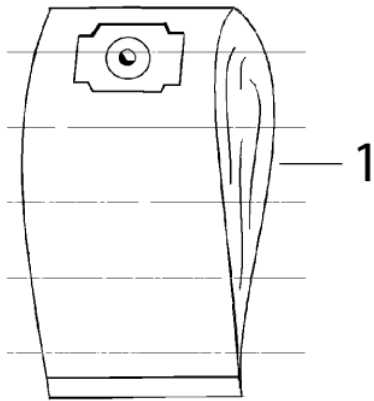

Filter and dustbags. All models

GD 320, 335, 350 & 375

08-04-2011

StyMiste ID

B59323

23

Filter and dustbags. All models

GD 320, 335, 350 & 375

08-04-2011

StyMiste ID

B59323

24

Pos	Vare nr.	Ant	Beskrivelse	EAN
1	147 0745 010	3	STØVPOSER 3 STK. GWD 350/375	5715492032
1	147 0746 010	3	STØVPOSE SELVLUKKER 3STK GWD 350/350-2/375/375-2	5715492032
2	140 8670 500	1	KIT HEPA T.TØRR/VÅT SUG Not for model 350 and 375	7319519647
3	140 8658 500	1	FILTER POSE GD 320/GWD300 Wet & Dry filter, for GWD 320, 335	7319519639
3	140 8658 510	1	FILTER POSE GD320 Dry filter, for GD 320	7319519639
3	140 8658 520	1	NYLON FILTER SÆK Nylon filter, for GWD 320, 335	7319519656
3	140 8658 530	1	FILTER SACK WET GWD/MAXXI Wet filter, for GWD 320, 335	7319519671
3	140 9512 500	1	FILTER INCL. FLYDER GWD 350/375 Wet & Dry filter, for GWD 350, 375	7319519641
3	140 9512 510	1	FILTERPOSE Wet filter, for GWD 350, 375	7319519671
4	140 8686 500	1	FILTER CARTRIDGE GD 320, GWD 300-SERIES	7319519641
5	140 8682 500	1	MOTOR FILTER GD320/GWD300	7319519639
2B	140 8678 500	1	FILTER HEPA KOMPL	7319519644